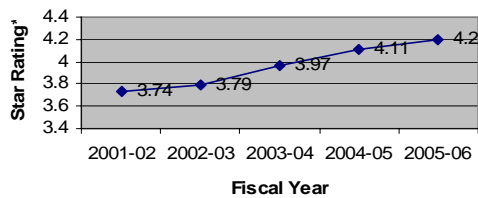

McDOWELL COUNTY PARTNERSHIP
FOR CHILDREN AND FAMILIES, INC.

Celebrating 10 Years of Smart Start in McDowell County • 1997-2007

*Supporting the workforce of today,
Educating the workforce of tomorrow.*

“The child care industry in North Carolina is a significant part of the economy, with a total economic impact of $7.5 billion. In terms of gross receipts, child care ranks above wireless communications and wholesale leaf tobacco.”**

**Average Star Ratings
McDowell County Child Care**

* Based on the NC Child Care licensing system's 1-5 scale, with 5 being the highest quality. **For more information, visit www.mcdowellpartnership-smartstart.org or call 659-2462.